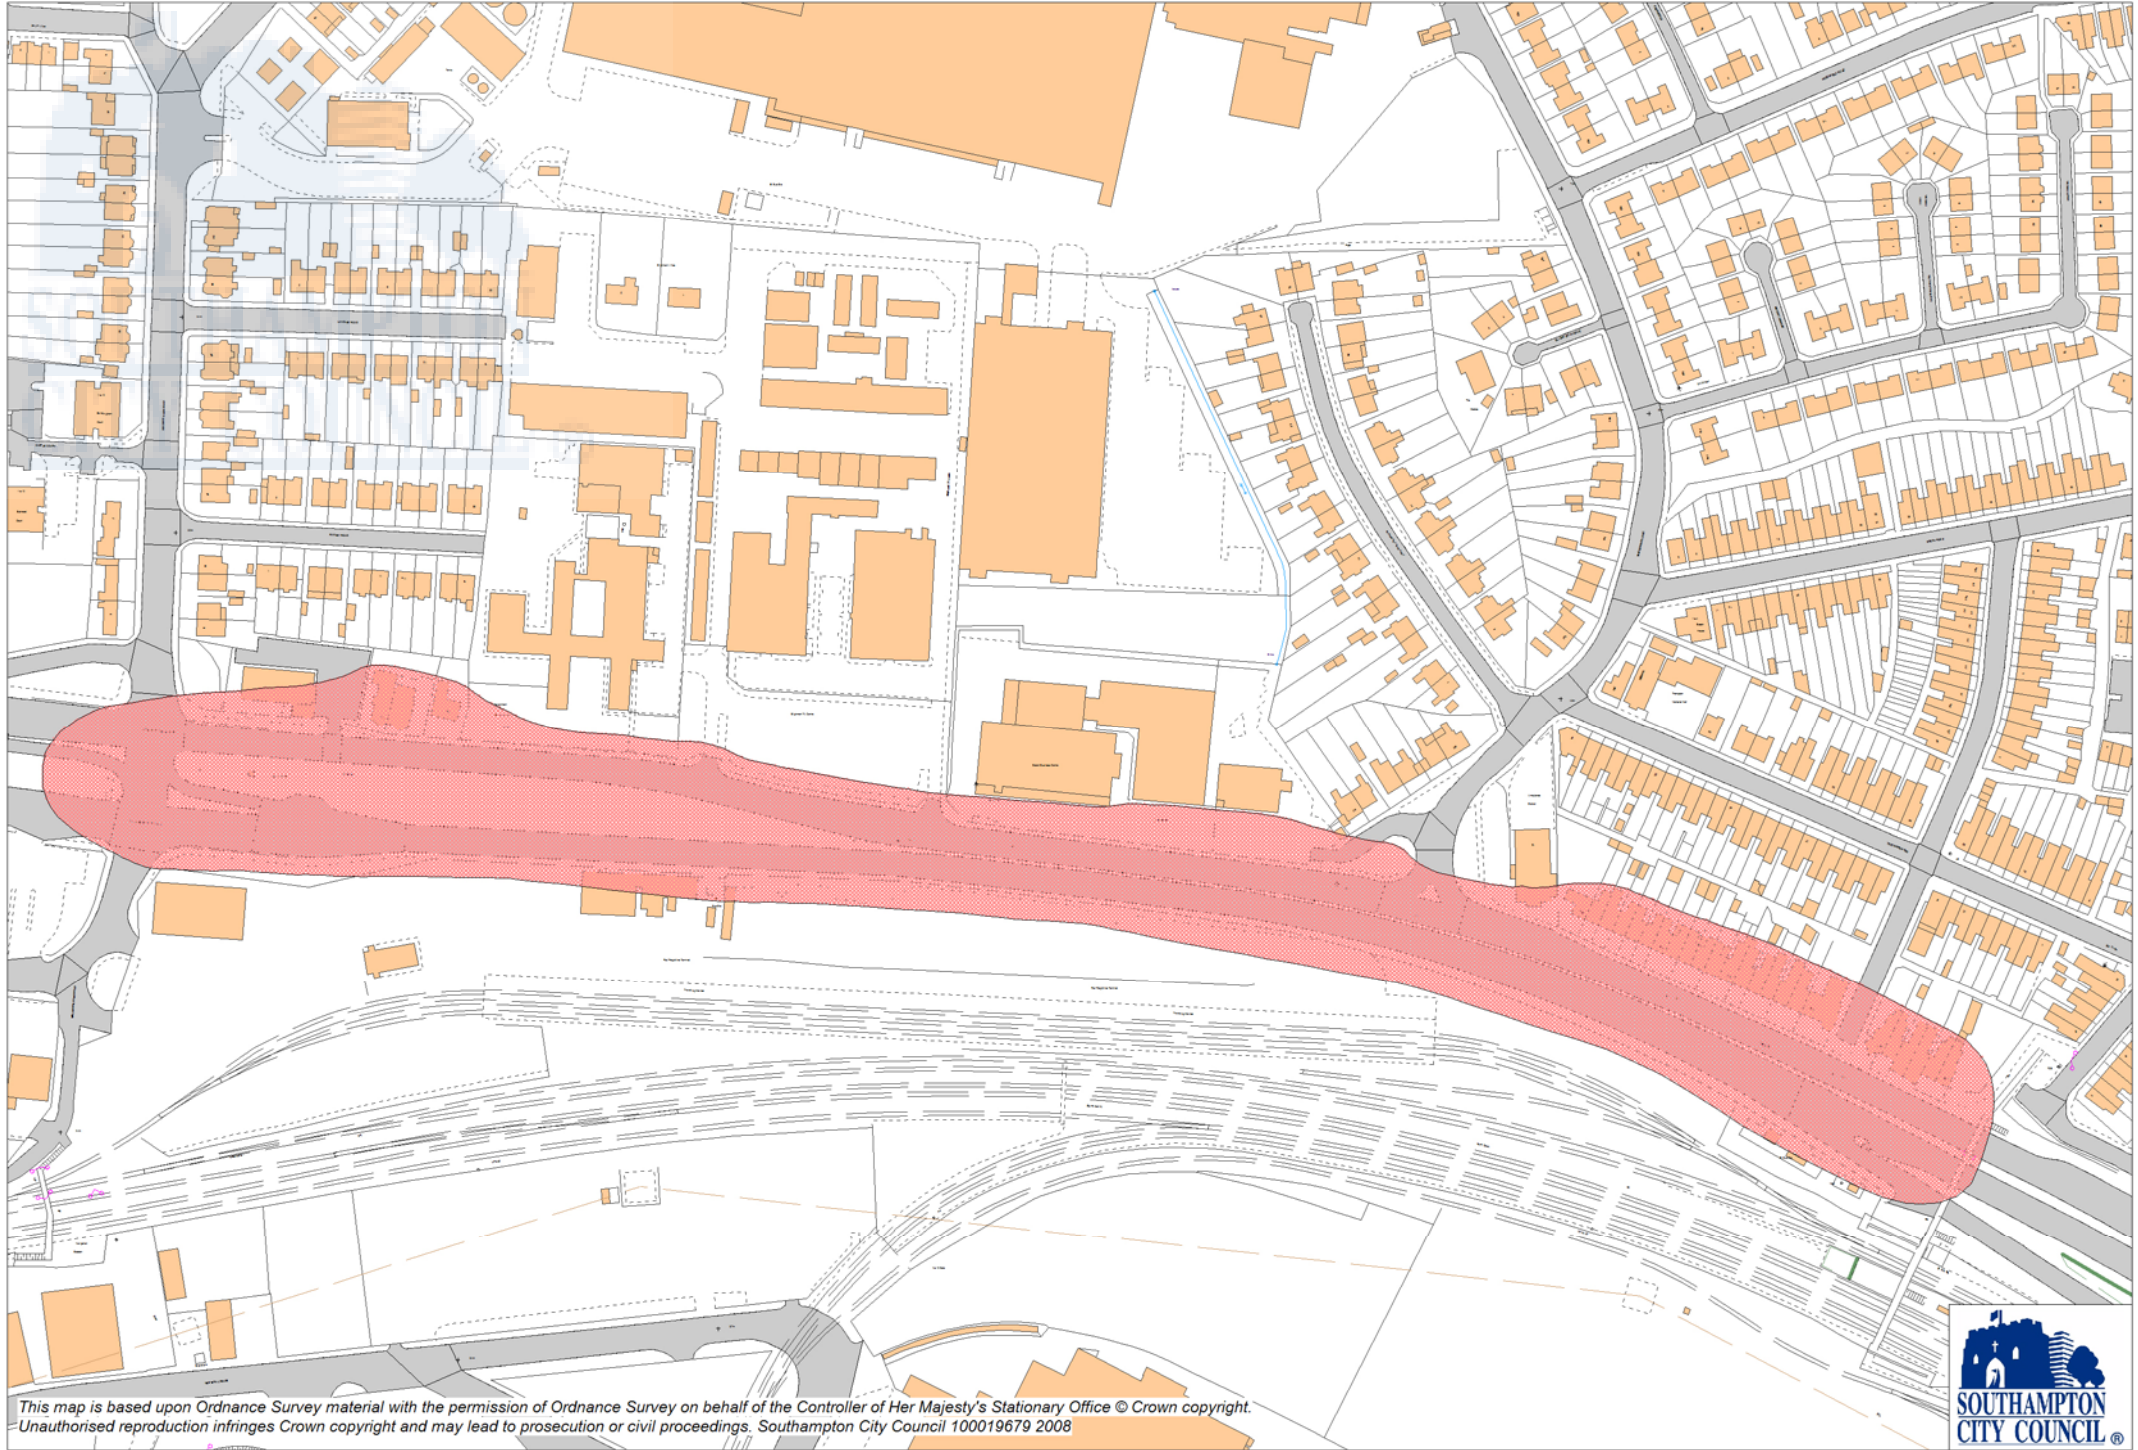

AIR QUALITY MANAGEMENT AREA 7

This map is based upon Ordnance Survey material with the permission of Ordnance Survey on behalf of the Controller of Her Majesty's Stationary Office © Crown copyright. Unauthorised reproduction infringes Crown copyright and may lead to prosecution or civil proceedings. Southampton City Council 100019679 2008